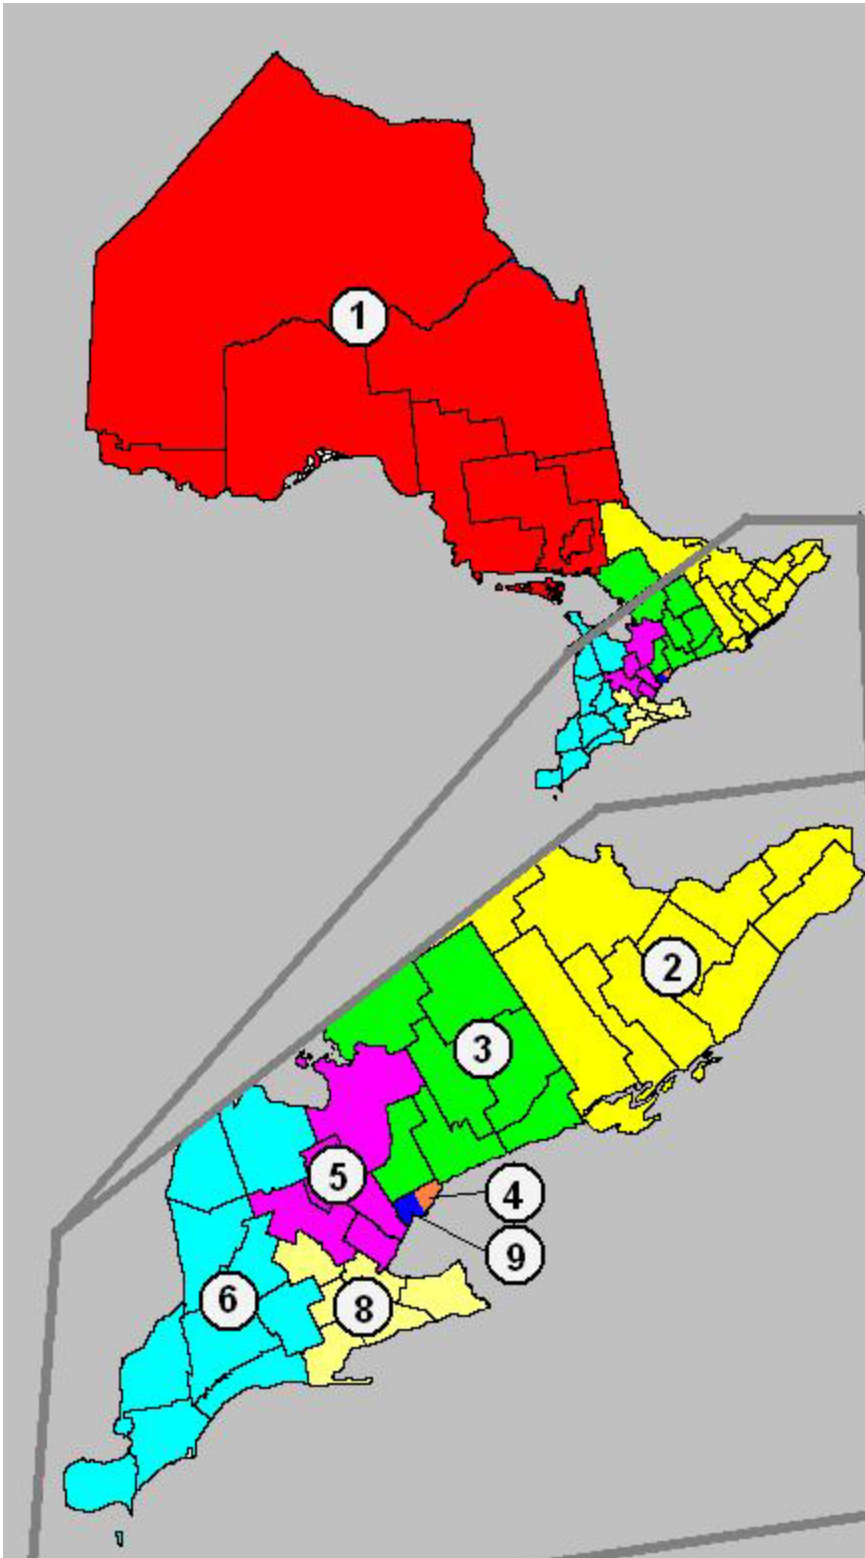

College of Massage Therapists of Ontario – Electoral Districts

LEGEND:

District 1

Kenora, Rainy River, Thunder Bay, Cochrane, Algoma, Manitoulin, Sudbury and Timiskaming;

District 2

Nipissing, the counties of Renfrew, Hastings, Prince Edward, Frontenac and Lanark, the united counties of Lennox and Addington, Leeds and Grenville, Prescott and Russell, Stormont, Dundas and Glengarry and the regional municipality of Ottawa-Carleton;

District 3

Muskoka, the territorial district of Parry Sound, the counties of Haliburton, Peterborough, Northumberland, Victoria and the regional municipalities of Durham and York;

District 4

City of Toronto west from Yonge Street

District 5

counties of Simcoe, Dufferin, Wellington, Halton and Peel

District 6

counties of Grey, Bruce, Huron, Perth, Oxford, Elgin, Kent, Middlesex, Lambton, and Essex

District 7

Academic District

District 8

counties of Waterloo, Hamilton-Wentworth, Brant, Haldimand-Norfolk, and Niagara

District 9

City of Toronto east from Yonge Street